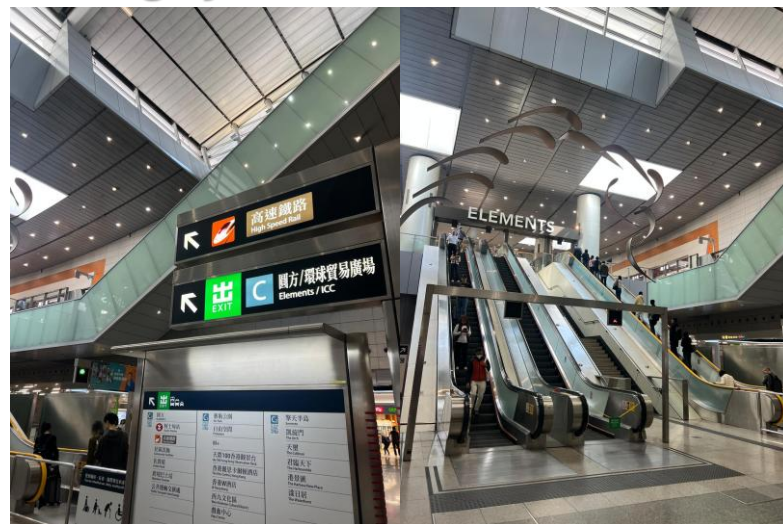

Directions to the ICC/UBS building by MTR:

1. After arriving at the **Kowloon Station**, please take the escalator up to exit the train platform

2. Follow the signs (**Exit C**) to the Elements and **ICC**

4. As you approach the ICC, you will see the sign for **The Ritz-Carlton and UBS**

3. Inside Elements, look for signs directing you to the **International Commerce Centre (ICC)**

5. Once inside the ICC, look for signs directing you to **UBS Level 8**.

6. You will find the **UBS reception on Level 9**. Please tell them your name to pick up your visitor badge and then **go to Level 88 to attend the Economic Outlook 2025**.

Direction to the ICC/UBS building by taxi:

If you take a taxi, you can tell the driver to drop you off directly at UBS reception located in the ICC building, West Kowloon.

After you enter the ICC, you will see the UBS reception. Please tell them your name to pick up your visitor badge and then **go to Level 88 to attend the Economic Outlook 2025.**